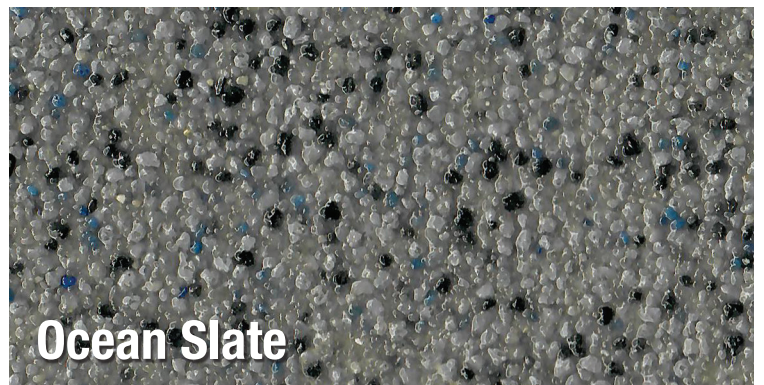

Available in 6 standard colors for  
**all types of locations.**

Color, pattern, texture subject to slight variation.

**Custom colors available** for an additional charge and additional lead-time.

Ask your JetRock representative for more details.

**Black Diamond**

**Graphite**

**Sedona**

**Sandstone**

**Mountain Slate**

**Ocean Slate**