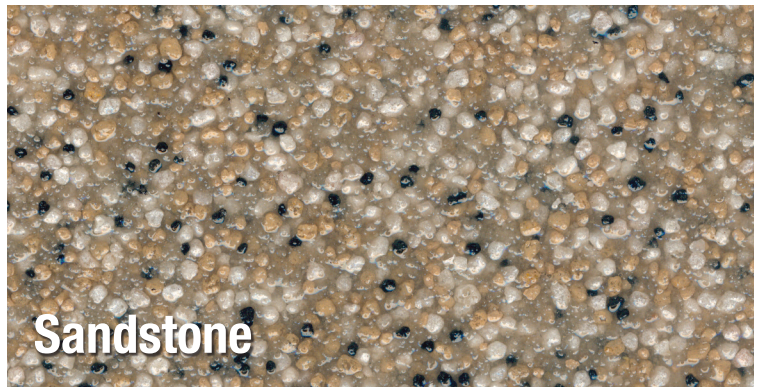

Available in 6 standard colors for  
**all types of locations.**

Color, pattern, texture subject to slight variation.

**Custom colors available** for an additional charge and additional lead-time.

Ask your JetRock representative for more details.

**Black Diamond**

**Graphite**

**Sedona**

**Sandstone**

**Mountain Slate**

**Ocean Slate**