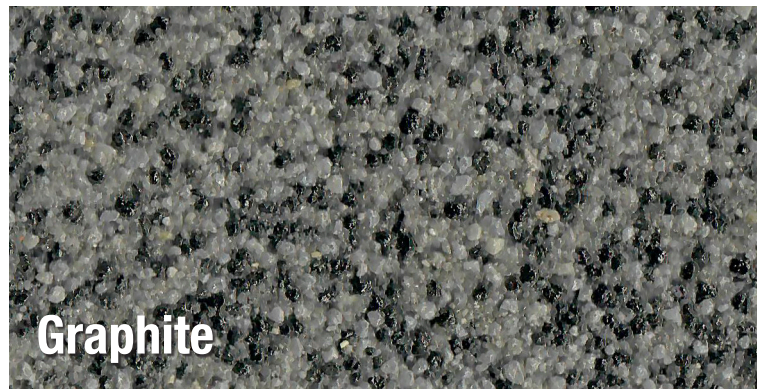

Available in 6 standard colors for  
**all types of locations.**

Color, pattern, texture subject to slight variation.

**Custom colors available** for an additional charge and additional lead-time.

Ask your JetRock representative for more details.

**Black Diamond**

**Graphite**

**Sedona**

**Sandstone**

**Mountain Slate**

**Ocean Slate**