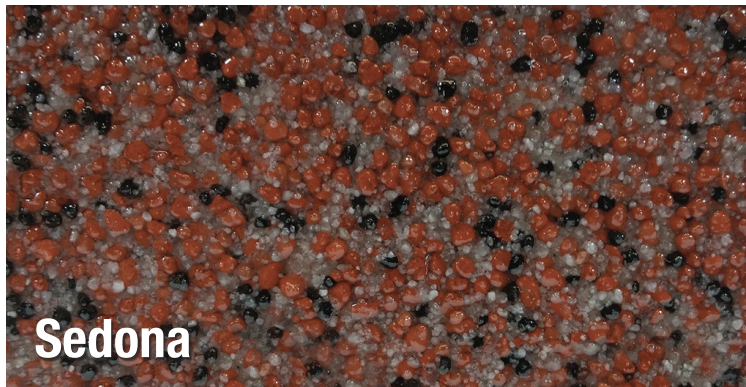

Available in 6 standard colors for  
**all types of locations.**

Color, pattern, texture subject to slight variation.

**Custom colors available** for an additional charge and additional lead-time.

Ask your JetRock representative for more details.

**Black Diamond**

**Graphite**

**Sedona**

**Sandstone**

**Mountain Slate**

**Ocean Slate**